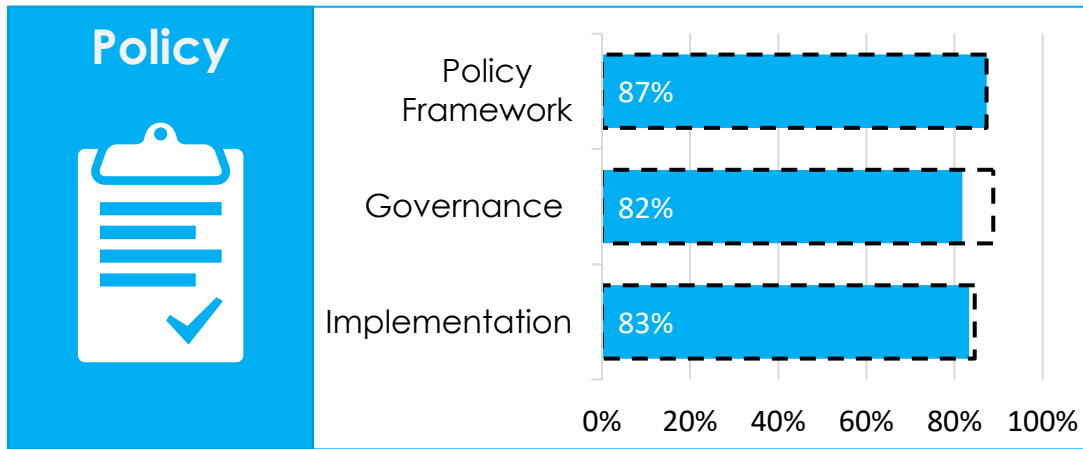

Open data maturity

2021

United Kingdom

data.
europa.
eu

State-of-Play on open data - 2021

United Kingdom

MATURITY LEVEL RATING

OVERALL MATURITY LEVEL SEGMENTATION

DIMENSION PERFORMANCE

EU27 Average
 X % United Kingdom