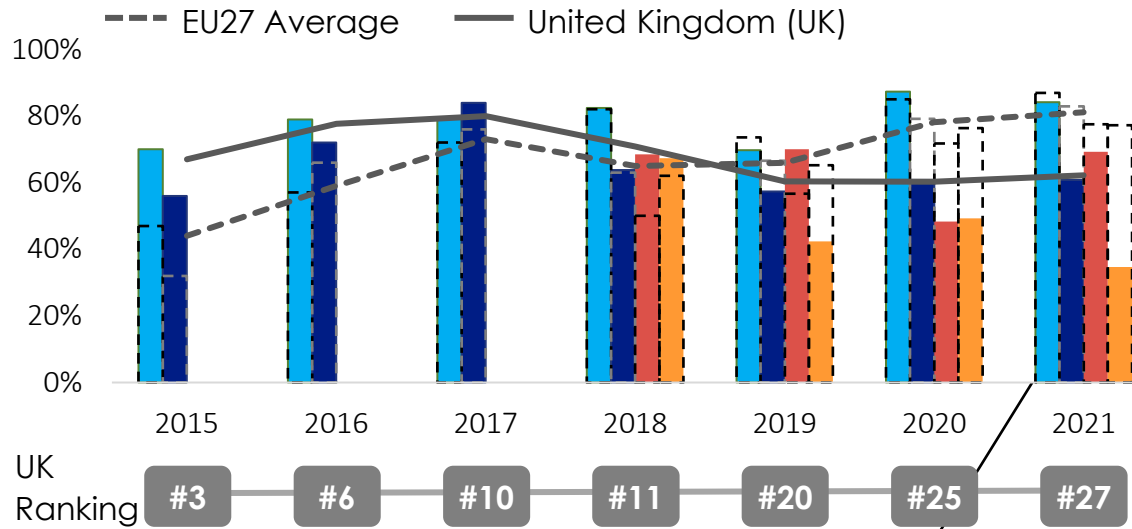

Open data maturity

2021

United Kingdom

data.
europa.
eu

State-of-Play on open data - 2021

United Kingdom

MATURITY LEVEL RATING

OVERALL MATURITY LEVEL SEGMENTATION

DIMENSION PERFORMANCE

EU27 Average
 X % United Kingdom