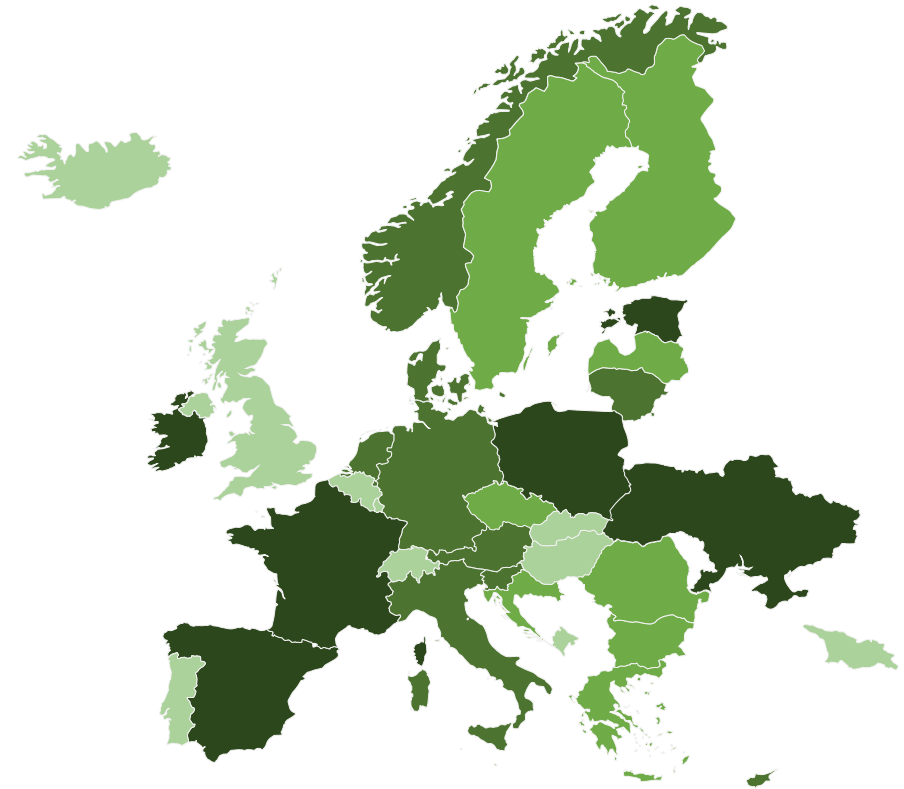

Open data maturity

2021

United Kingdom

data.
europa.
eu

State-of-Play on open data - 2021

United Kingdom

MATURITY LEVEL RATING

OVERALL MATURITY LEVEL SEGMENTATION

DIMENSION PERFORMANCE

EU27 Average
 X % United Kingdom