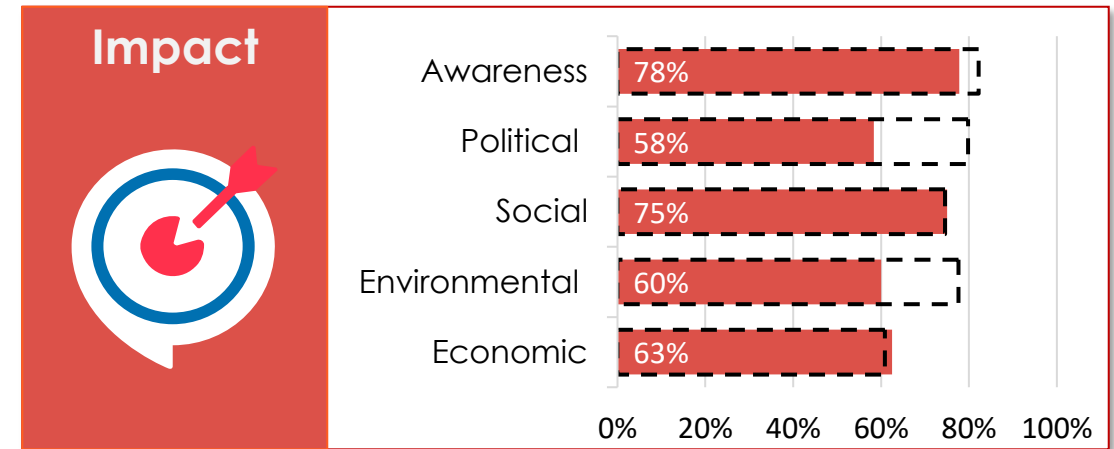

Open data maturity

2021

United Kingdom

data.
europa.
eu

State-of-Play on open data - 2021

United Kingdom

MATURITY LEVEL RATING

OVERALL MATURITY LEVEL SEGMENTATION

DIMENSION PERFORMANCE

EU27 Average
 X % United Kingdom