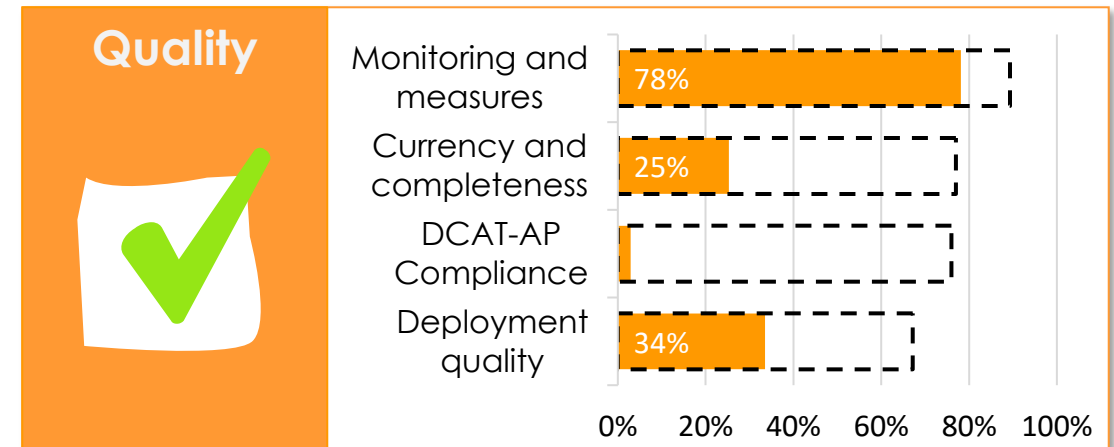

Open data maturity

2021

United Kingdom

data.
europa.
eu

State-of-Play on open data - 2021

United Kingdom

MATURITY LEVEL RATING

OVERALL MATURITY LEVEL SEGMENTATION

DIMENSION PERFORMANCE

EU27 Average
 X % United Kingdom