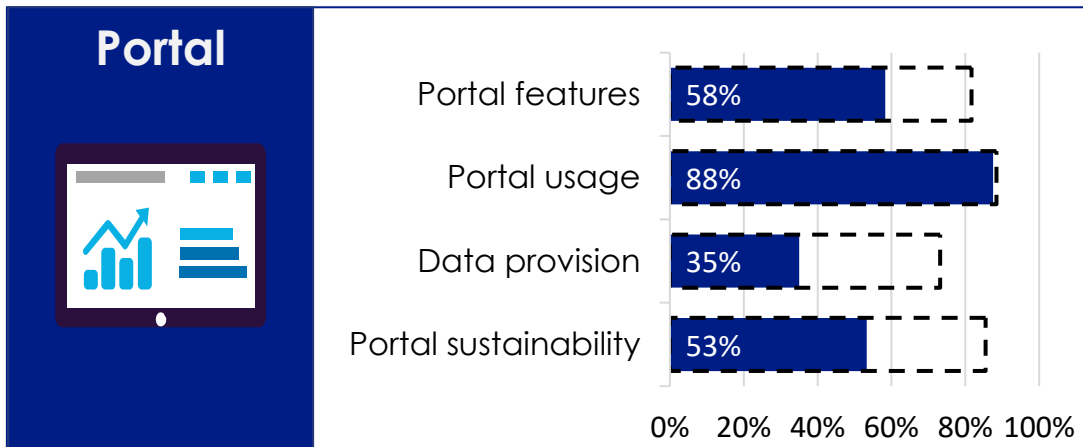

Open data maturity

2021

United Kingdom

data.
europa.
eu

State-of-Play on open data - 2021

United Kingdom

MATURITY LEVEL RATING

OVERALL MATURITY LEVEL SEGMENTATION

DIMENSION PERFORMANCE

EU27 Average
 X % United Kingdom