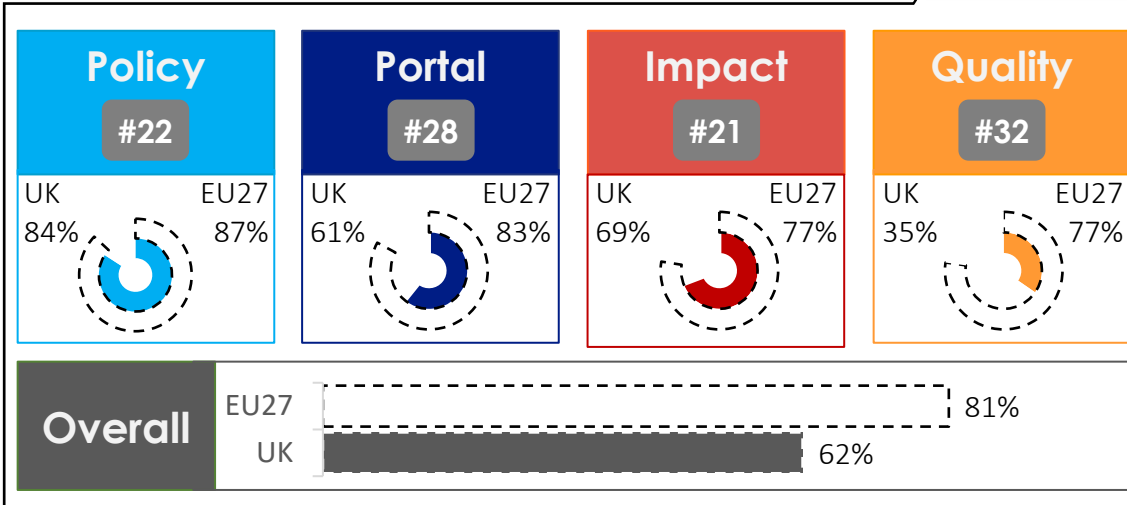

Open data maturity

2021

United Kingdom

data.
europa.
eu

State-of-Play on open data - 2021

United Kingdom

MATURITY LEVEL RATING

OVERALL MATURITY LEVEL SEGMENTATION

DIMENSION PERFORMANCE

EU27 Average
 X % United Kingdom