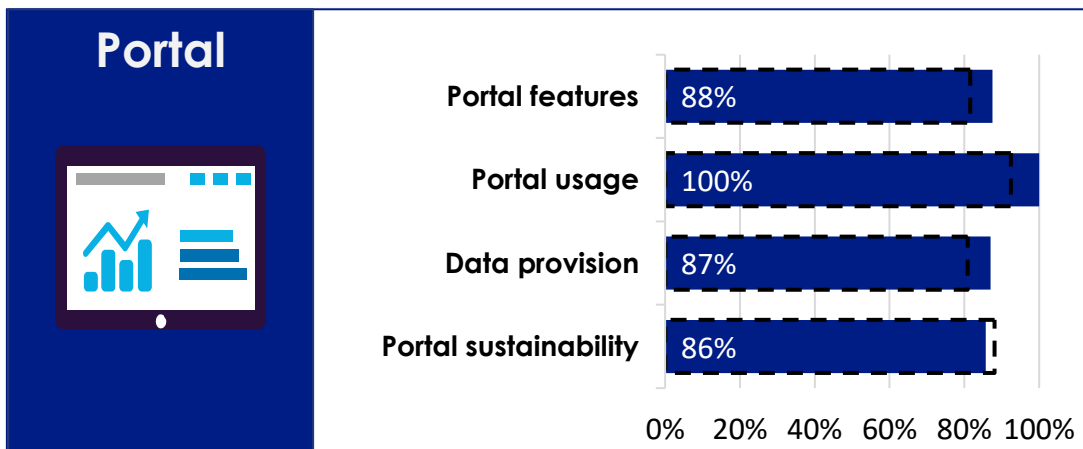

## OVERALL MATURITY LEVEL SEGMENTATION

Category	Rank	LU (%)	EU27 (%)
Policy	#19	88%	89%
Portal	#14	90%	85%
Impact	#20	74%	77%
Quality	#23	79%	82%

Overall	EU27	LU
	83%	83%

## DIMENSION PERFORMANCE

EU27 Average 
 X % Luxembourg