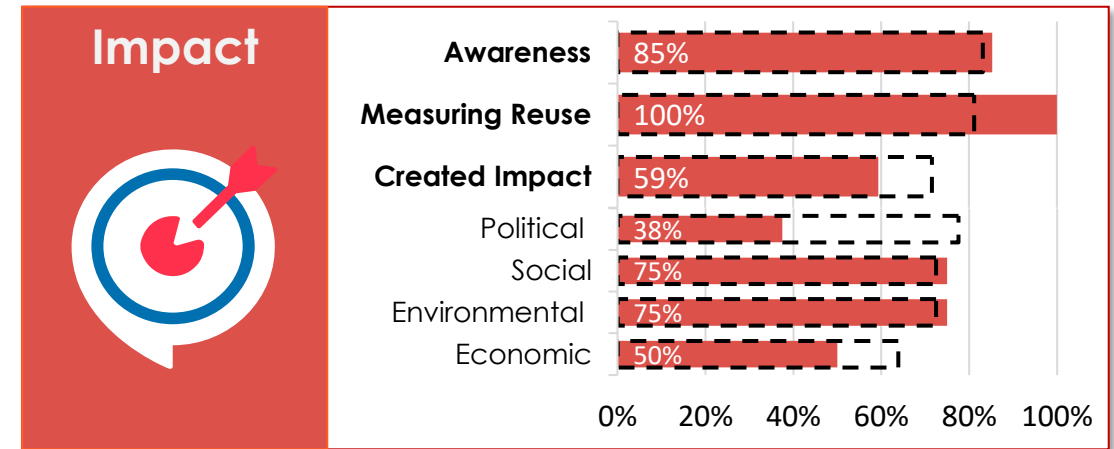

## OVERALL MATURITY LEVEL SEGMENTATION

Category	Rank	LU (%)	EU27 (%)
Policy	#19	88%	89%
Portal	#14	90%	85%
Impact	#20	74%	77%
Quality	#23	79%	82%

Overall	EU27	LU
	83%	83%

## DIMENSION PERFORMANCE

EU27 Average 
 X % Luxembourg