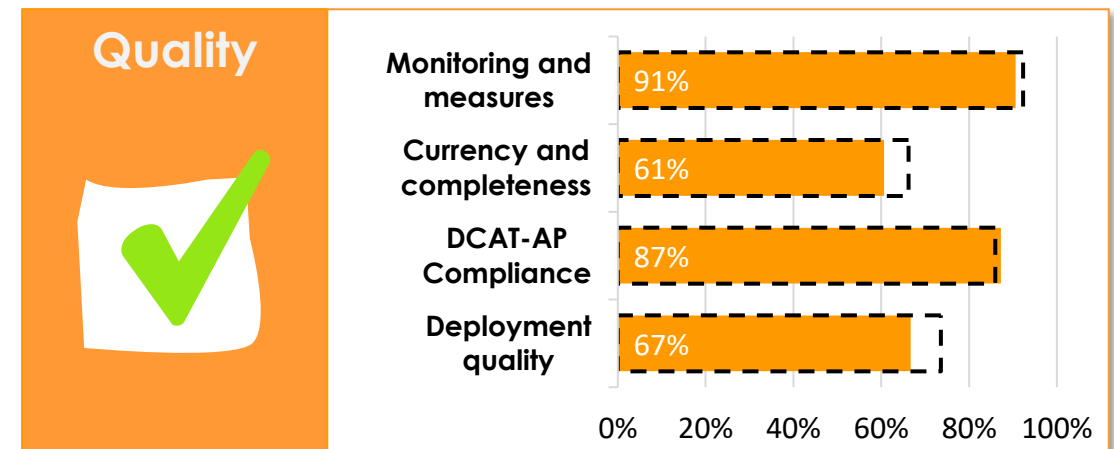

DIMENSION PERFORMANCE

EU27 Average
X % Luxembourg