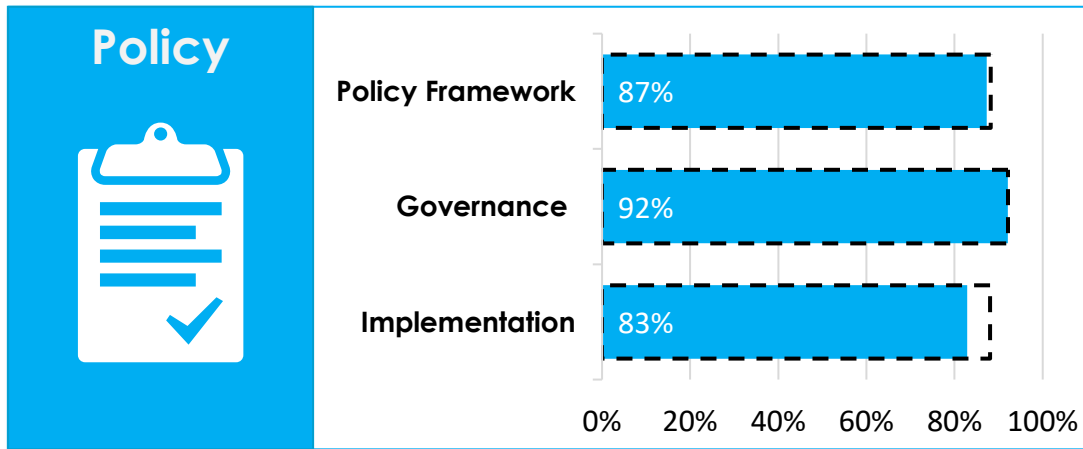

DIMENSION PERFORMANCE

EU27 Average
X % Luxembourg