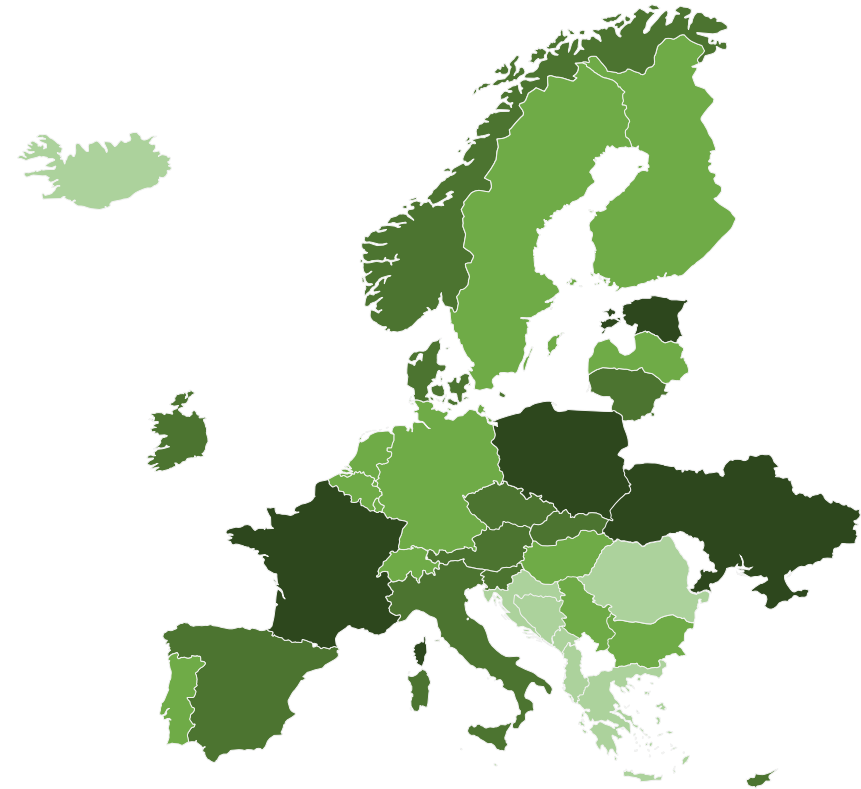

OVERALL MATURITY LEVEL SEGMENTATION

Category	Rank	LU (%)	EU27 (%)
Policy	#19	88%	89%
Portal	#14	90%	85%
Impact	#20	74%	77%
Quality	#23	79%	82%

Overall	EU27	LU
	83%	83%